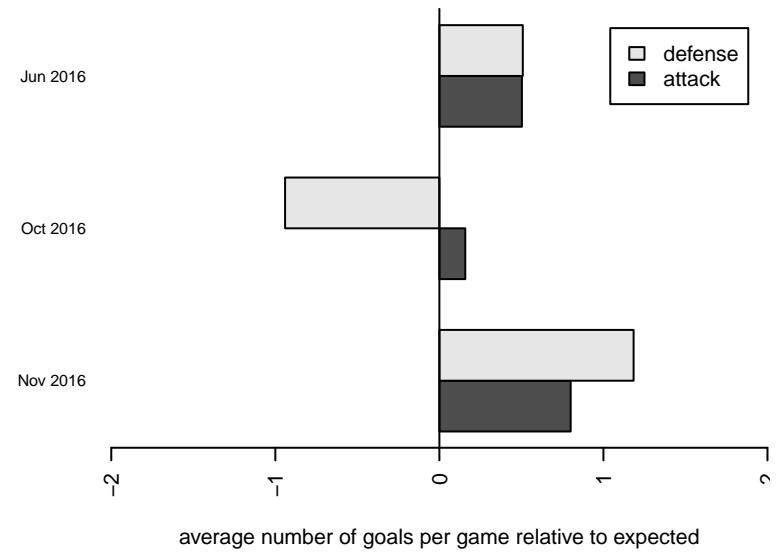

Performance relative to 13 month average