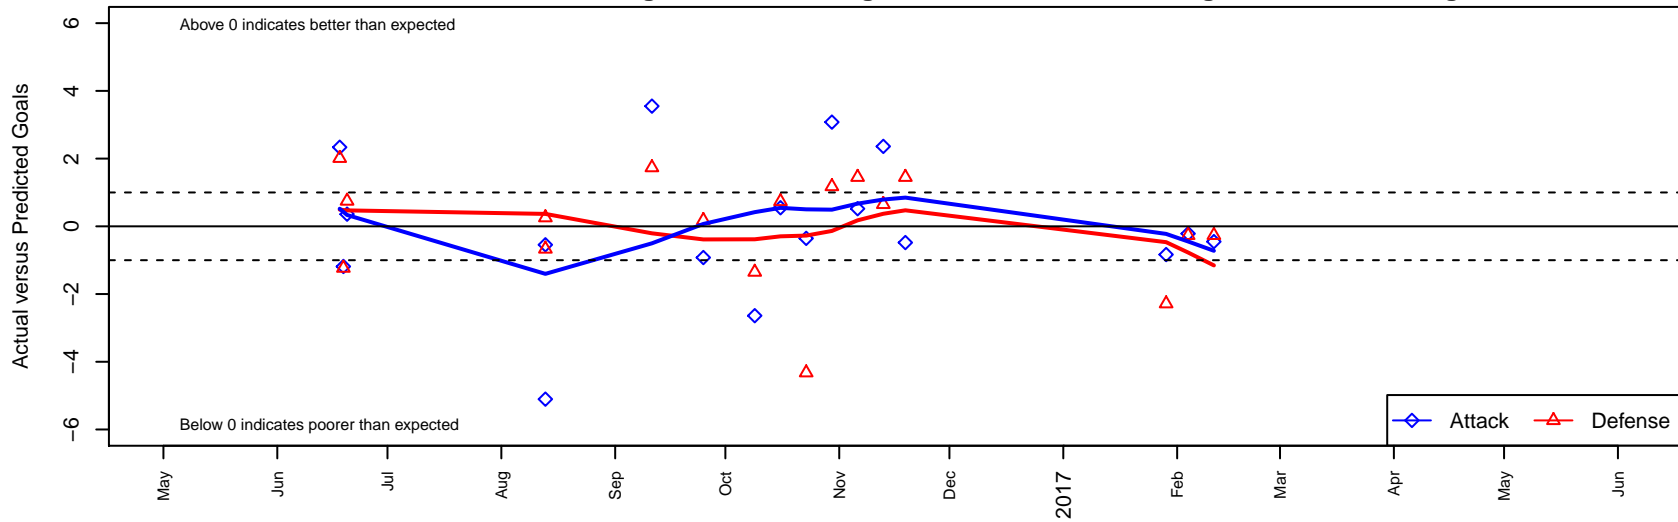

# Tynecastle FC B02

Tynecastle FC  
 Everett, WA  
 B02 total strength=1435  
 attack=15.25 defense=5.36  
 fall league = PSPL WSPL 2 U15

alt names used:  
 TYNECASTLE FCTYNECASTLE B02  
 Tynecastle FC B02  
 Tynecastle B02  
 TYNECASTLE FC (WA)

Venues played:  
 2016 US Club Regionals 2002  
 2016 Central WA Super Cup U15 Gold  
 2016 PSPL WSPL 2 U15  
 2016 WA Cup HS Gold U15

**Tynecastle FC B02**  
 Dots are actual minus expected GF (blue circles) and GA (red triangles).  
 Blue line is smoothed change in attack strength. Red is smoothed change in defense strength.

**attack and defense variance (black dot)  
relative to other teams  
and top 10 in region**

**attack and defense rating  
relative to others at age  
and all opponents in last 13 months**

**Performance relative to 13 month average**