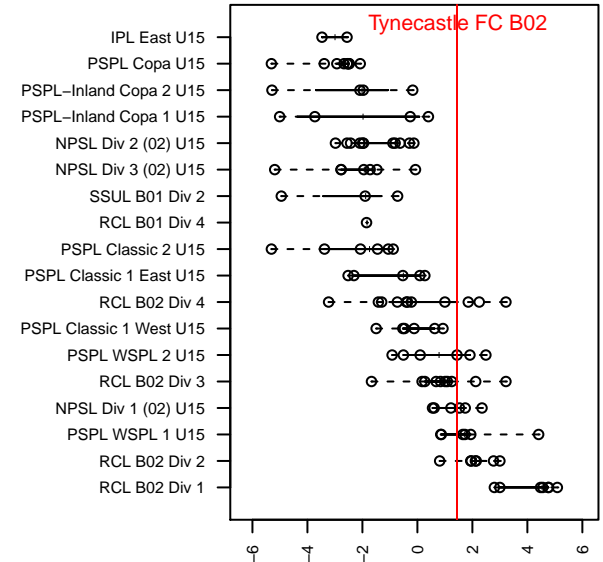

# Tynecastle FC B02

Tynecastle FC  
 Everett, WA  
 B02 total strength=1435  
 attack=15.25 defense=5.36  
 fall league = PSPL WSPL 2 U15

alt names used:  
 TYNECASTLE FCTYNECASTLE B02  
 Tynecastle FC B02  
 Tynecastle B02  
 TYNECASTLE FC (WA)

Venues played:  
 2016 US Club Regionals 2002  
 2016 Central WA Super Cup U15 Gold  
 2016 PSPL WSPL 2 U15  
 2016 WA Cup HS Gold U15

**Tynecastle FC B02**  
 Dots are actual minus expected GF (blue circles) and GA (red triangles).  
 Blue line is smoothed change in attack strength. Red is smoothed change in defense strength.

**attack and defense variance (black dot)  
relative to other teams  
and top 10 in region**

**attack and defense rating  
relative to others at age  
and all opponents in last 13 months**

**Performance relative to 13 month average**